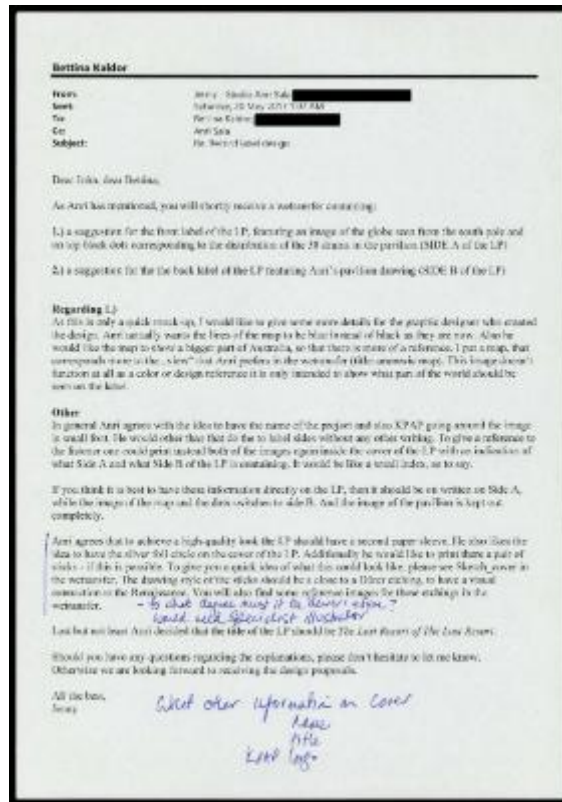

# Jenny Verclas (Studio Anri Sala) to John Kaldor and Bettina Kaldor, Record Label Design, 20 May 2017