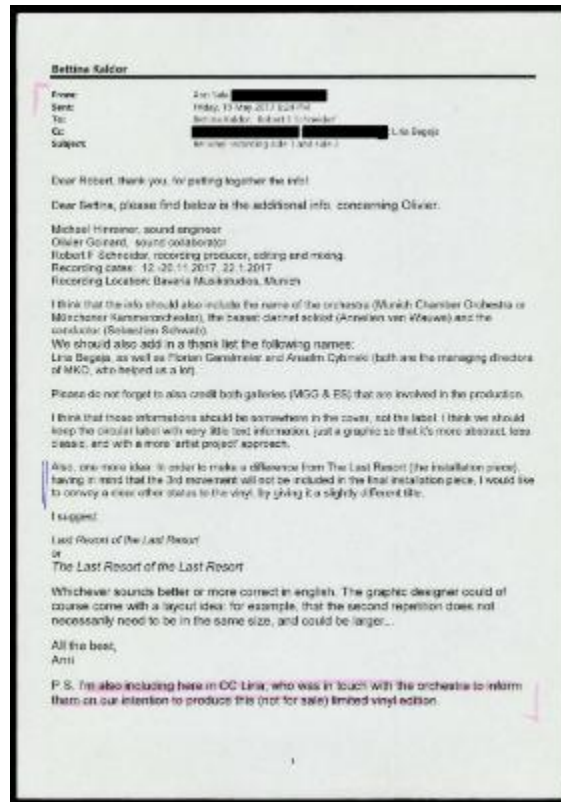

Anri Sala to Bettina Kaldor, Information to Include on Vinyl and Vinyl Sleeve, 19 May 2017

IDENTIFIER

P33-F03-S01-0005

ARTIST

Anri Sala; Bettina Kaldor